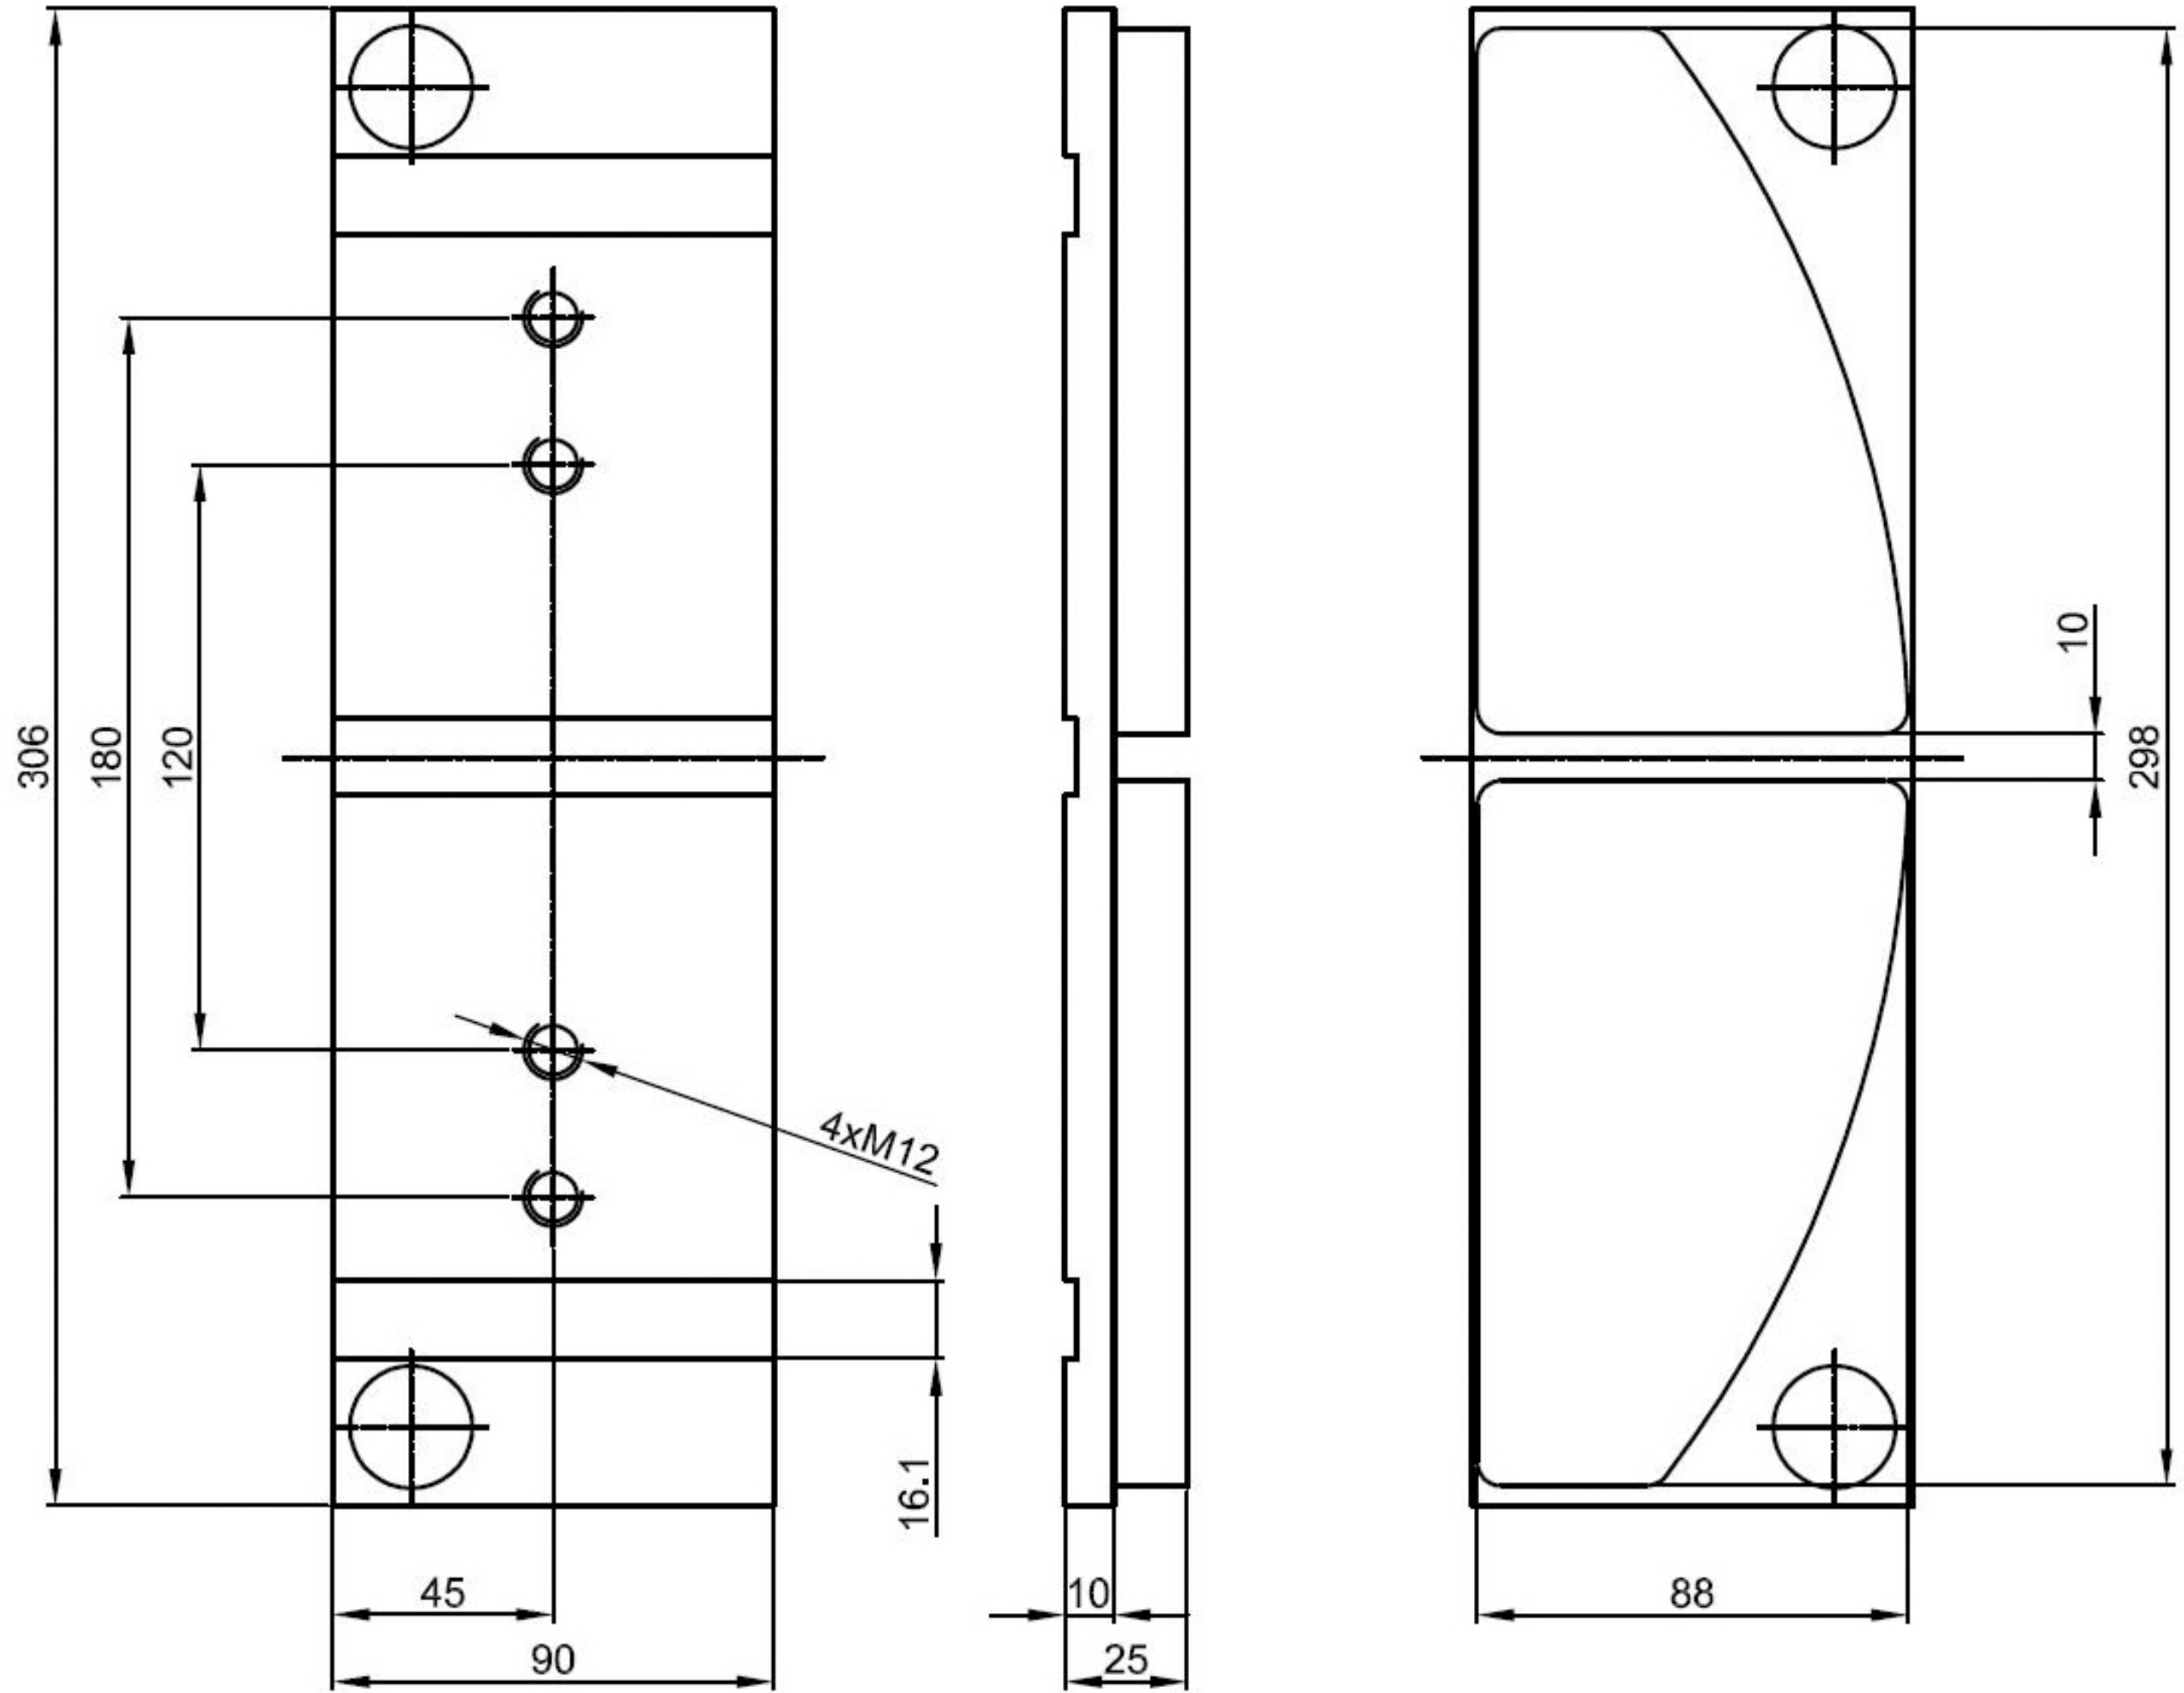

J760

N. T. S.

**** ALL TECHNICAL DATA IS SUBJECT TO CHANGE WITHOUT NOTICE ****
Hillmar works have a fully registered ISO 9001:2000 quality assurance programme (QCB #01-1525)