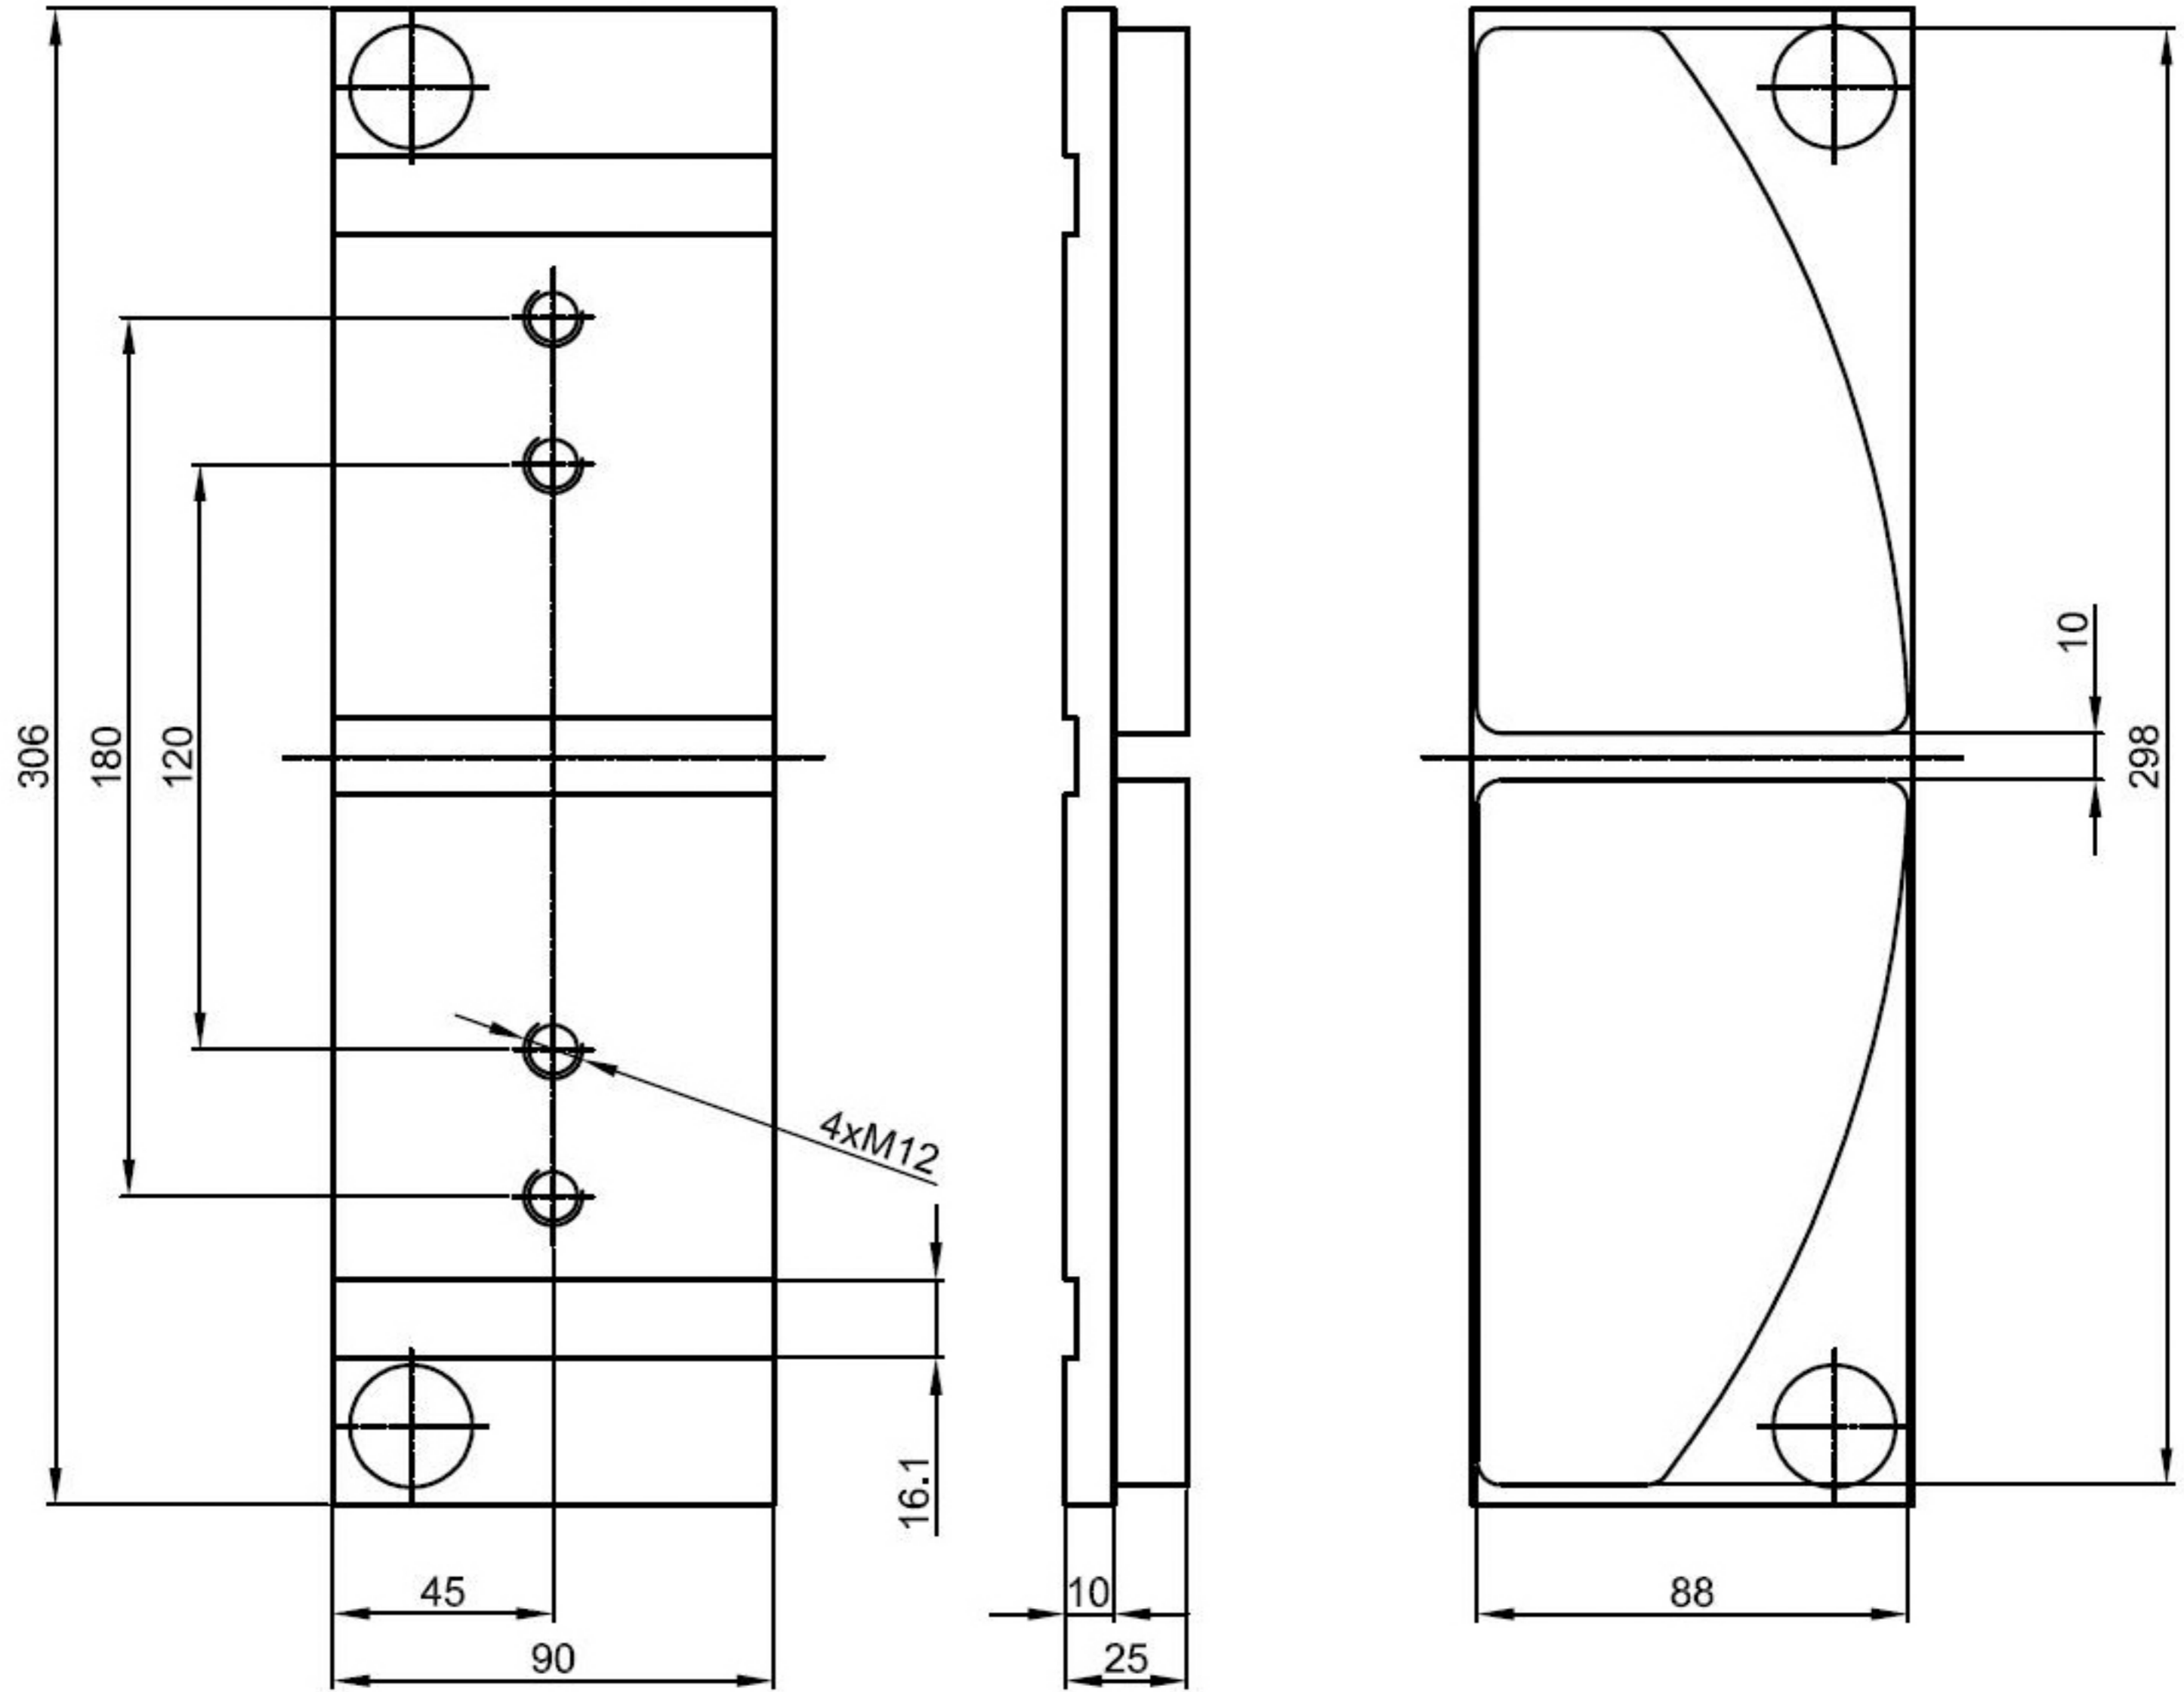

Company / Project Reference:

J755

N. T. S.

** ALL TECHNICAL DATA IS SUBJECT TO CHANGE WITHOUT NOTICE **
Hillmar works have a fully registered ISO 9001:2000 quality assurance programme (QCB #01-1525)